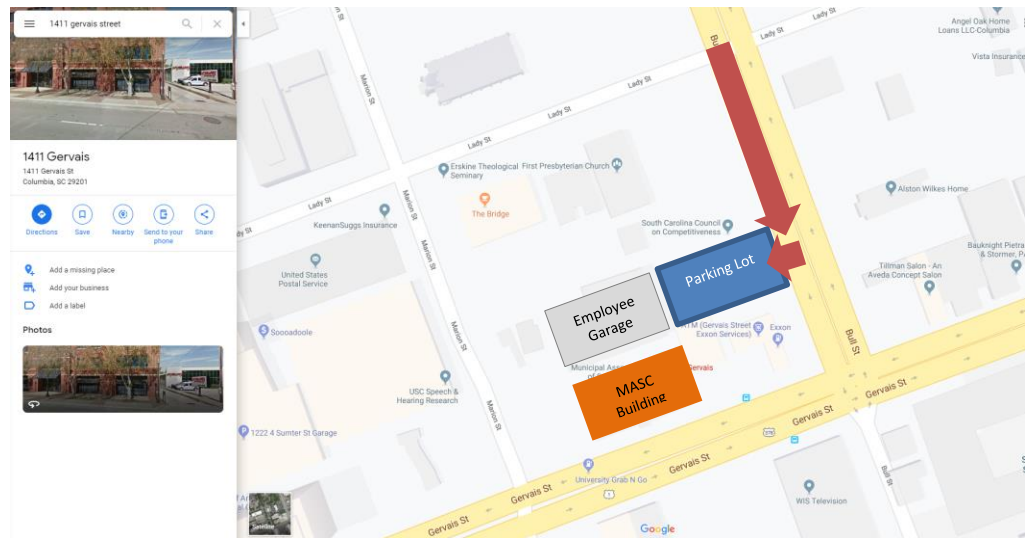

Parking Instructions

South Carolina Council on Competitiveness

1411 Gervais Street, Suite 450

Columbia, SC 29201

803-760-1400

If driving on Bull Street toward Gervais, the Municipal Association of South Carolina (MASC) building visitor parking lot is on the right just before the Indigo Studio Spa. It is the last right before you reach the gas station at the light.

Note: The lot is not accessible via left turn on Bull Street if traveling north towards SC-277.

If driving on Gervais toward Marion Street, the Municipal Association of South Carolina (MASC) building visitor parking lot can be accessed by taking the right turn immediately following APEX Graphix.

Note: The lot is not accessible via left turn on Gervais Street if traveling west towards Bull Street.

Enter the MASC building from the parking garage. The South Carolina Council on Competitiveness is located on the fourth floor on the left as you exit the elevator.