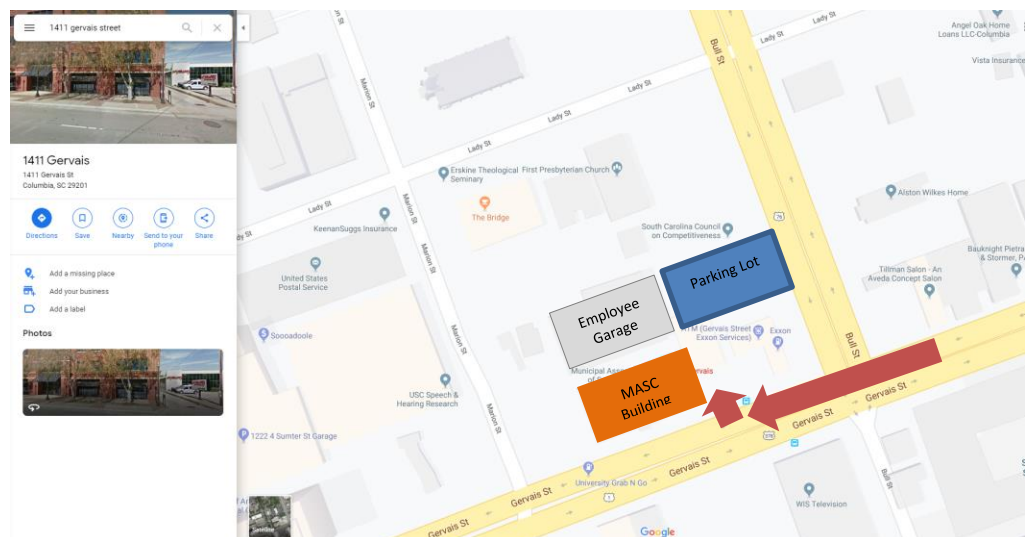

Parking Instructions

South Carolina Council on Competitiveness

1411 Gervais Street, Suite 450

Columbia, SC 29201

803-760-1400

If driving on Bull Street toward Gervais, the Municipal Association of South Carolina (MASC) building visitor parking lot is on the right just before the Indigo Studio Spa. It is the last right before you reach the gas station at the light.

Note: The lot is not accessible via left turn on Bull Street if traveling north towards SC-277.

If driving on Gervais toward Marion Street, the Municipal Association of South Carolina (MASC) building visitor parking lot can be accessed by taking the right turn immediately following APEX Graphix.

Note: The lot is not accessible via left turn on Gervais Street if traveling west towards Bull Street.

Enter the MASC building from the parking garage. The South Carolina Council on Competitiveness is located on the fourth floor on the left as you exit the elevator.